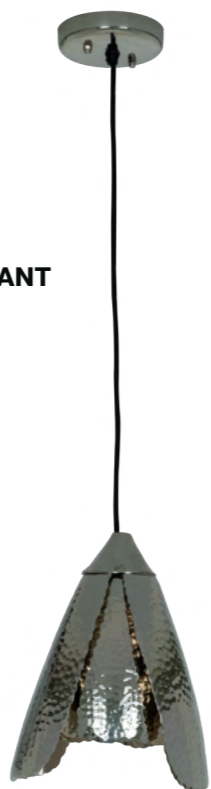

FLORET MEDIUM NICKLE FINISH PENDANT

INOL-PLNIME003

Material: Nickel, Canopy Steel, Light Shade In Nickel
Finished: Hand Hammered, Nickel
W 21.59 X D 19.5 X H 29.21 cm

Available In September 2025