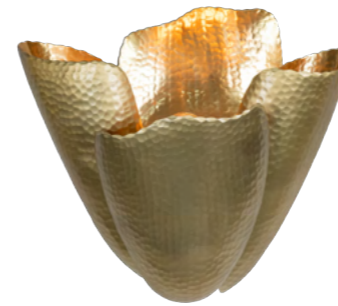

FLORET WALL LAMP

INOL-WSBRME039

Material : Brass, Canopy In Brass
Finished: Brass, Hand Hammered
Lamp Holder: E14 25W MAX
W 33.02 X D 20.32 X H 30.48 cm

Available In September 2025