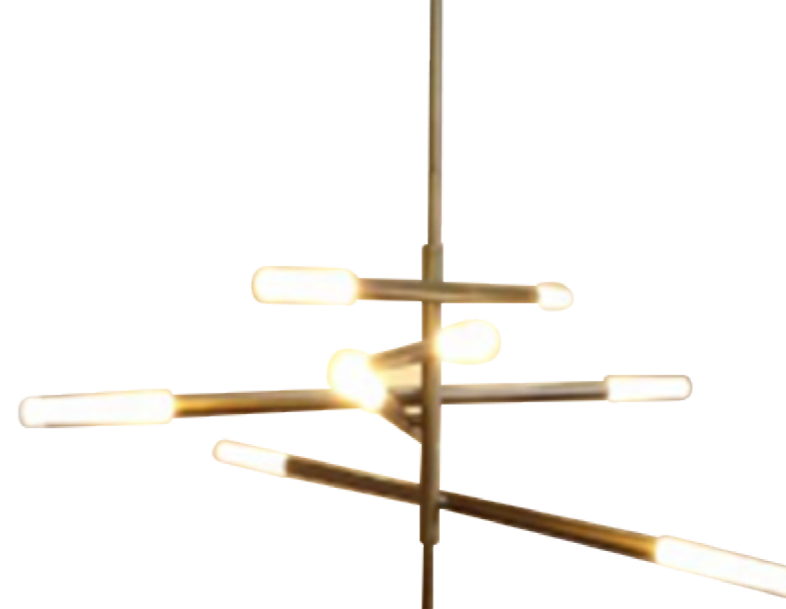

VECTOR PENDANT

CNBO-CHBRBR018

Material: Glass, Steel
Finished: Frosted, Antique Burnished Brass
Lamp Holder: LED Strip 47W
Dia. 135.9 X H 135 cm

Available In September 2025

VELLUM RIGHT SIDE WALL LAMP

CNBR-WSABDBR076

Material: Stainless Steel
Finished: Antique Brass
Lamp Holder: E14*2(LED 4W)
W 13.8 X D 10.8 X H 67.8 cm

VELLUM LEFT SIDE WALL LAMP

CNBR-WSATBR039

Material: Stainless Steel
Finished: Antique Brass
Lamp Holder: E14*2(LED 4W)
W 13.8 X D 10.8 X H 67.8 cm

VECTOR WALL LAMP

CNBO-WSBRBR014

Material: Glass, Steel
Finished: Frosted, Antique Burnished Brass
Lamp Holder: 5w
W 10.8 X H 50.8h cm

Available In September 2025

CLASP WALL LAMP

CNBR-WSBRBR037

Material: Stainless Steel
Finished: Antique Brass
Lamp Holder: G9*2(LED 3W)
W 34 X D 9.5 X H 18.5 cm