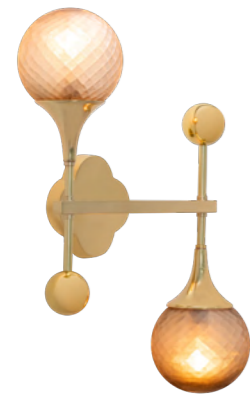

**CATACEA ALABASTER BRASS
TABLE LAMP (RIGHT)**

INOL-TLWHME010

Material: Alabaster Stone, Canopy In
Brass
Finished: Honed, Brass
Lamp Holder: E14*1 (40w Max)
W 24.13 X D 13.0175 X H 33.66 cm

Available In September 2025

**LAMINARIA ALABASTER
BRASS TABLE LAMP (LEFT)**

INOL-TLBRME011

Material: Alabaster Stone, Canopy In Brass
Finished: Honed, Brass
W 30.48 X D 12.7 X H 48.9 cm

ORB

SERIES

ORB NICKEL WALL LAMP

INOL-WSMCmE001

Material: Nickel, Glass
 Finished: Patterned, Polished
 Lamp Holder: E14*2 (25w)
 W 45.72 X D 17.78 X H 58.42 cm