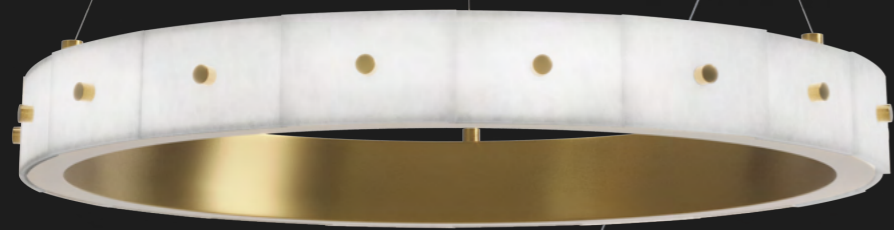

ALABASTER BANGLE MEDIUM CHANDELIER

CNBR-CHATBR102

Material: Steel, Alabaster
Finished: Antique Brass, Honed
Lamp Source: LED 3000k
Dia. 60 X H 6.5 cm

Available In September 2025