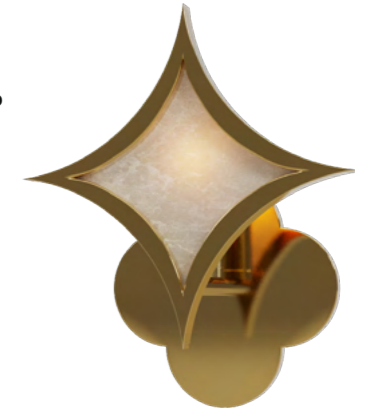

LOSANGE BRASS WALL LAMP

INOL-WSBRME063

Material : Alabaster, Brass
Finished: Brass, Honed
W 21.91 X D 10.16 X H 25.40 cm