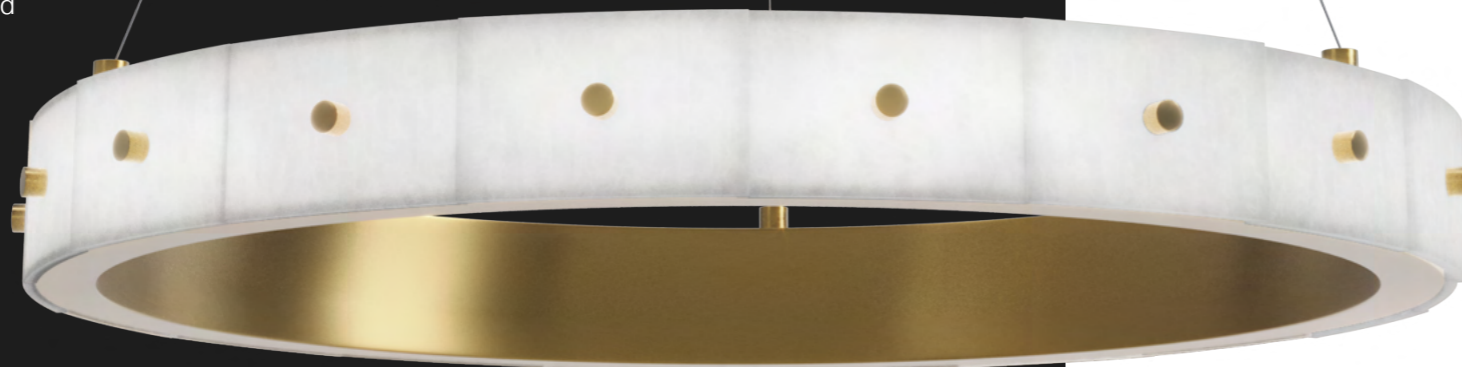

SERIES

OSCAR

ALABASTER BANGLE MEDIUM CHANDELIER

CNBR-CHATBR102

Material: Steel, Alabaster
Finished: Antique Brass, Honed
Lamp Source: LED 3000k
Dia. 60 X H 6.5 cm

Available In September 2025

ALABASTER BANGLE LARGE CHANDELIER