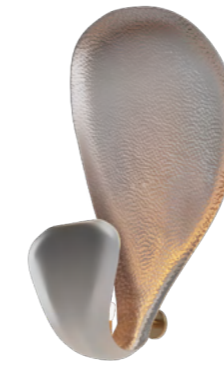

ORB BRASS FLOOR LAMP

INOL-FLBRME004

Material: Brass, Glass
 Finished: Patterned, Polished
 Lamp Holder: E27*3 (25w Max)
 Dia. 25.4 X H 133.35 cm

ELIXIR & BLAZING

WALL LAMPS

ELIXIR NICKEL WALL LAMP

INOL-WSNIME034