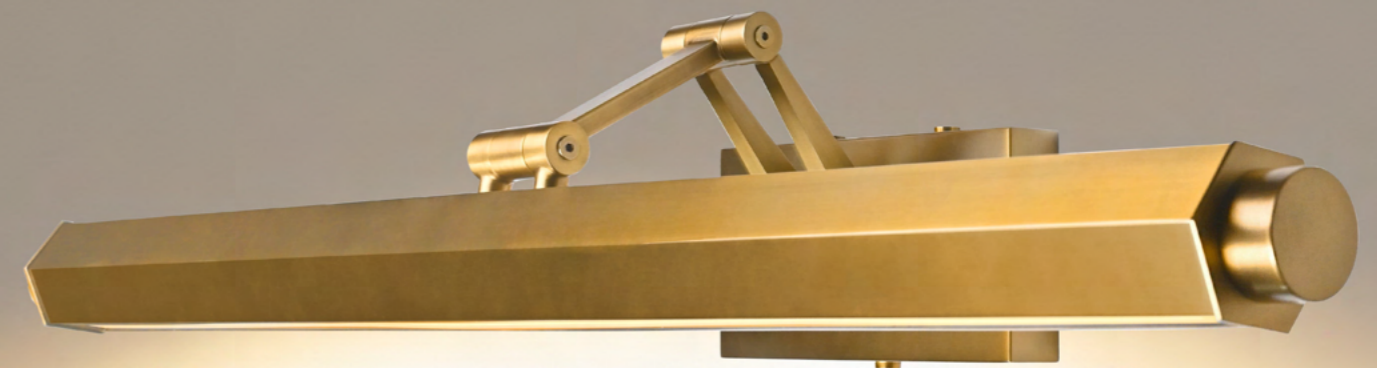

JASON ANTIQUE BRASS PICTURE LAMP

CNBR-PTATST004

Material: Acrylic, Stainless Steel
Finished: Antique Brass
Light Source: LED 3000k, Non-dimmable
W 80 X D 20.6 X H 15.5 cm