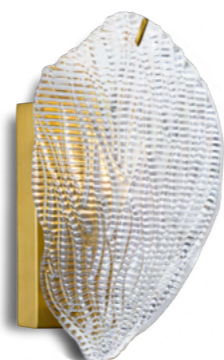

MULBERRY

SERIES

MULBERRY LEAVES LINEAR NICKEL CHANDELIER

CNBR-CHNIST041

Material: Steel, Glass
Finished: Nickel, Clear
Light Holder: E 14*8 (LED 4w)
W 100 X D 25 X H 250 cm

Chandelier Series

Chandelier Series

MULBERRY LEAVES ANTIQUE BRASS CHANDELIER

CNBR-CHATBR044

Material: Steel, Glass
Finished: Antique Brass, Clear
Lamp Holder: E14*16 (LED 4w)
Dia. 80 Cm X H 59 cm

MULBERRY LEAVES NICKEL CHANDELIER

CNBR-CHNIST043

Material: Steel, Glass
Finished: Antique Brass, Clear
Lamp Holder: E14*16 (LED 4w)
Dia. 80 Cm X H 59 cm

MULBERRY LEAVES ANTIQUE BRASS WALL LAMP

CNBR-WSATBR047

Material: Steel, Glass
Finished: Antique Brass, Clear
Lamp Holder: E14*1 (LED 4W)
W 16.5 X D 12 X H 25.5 cm

MULBERRY LEAVES NICKEL WALL LAMP

CNBR-WSCLST048

Material: Steel, Glass
Finished: Satin Nickel, Clear
Lamp Holder: E14*1 (LED 4w)
W 16.5 X D 12 X H 25.5 cm